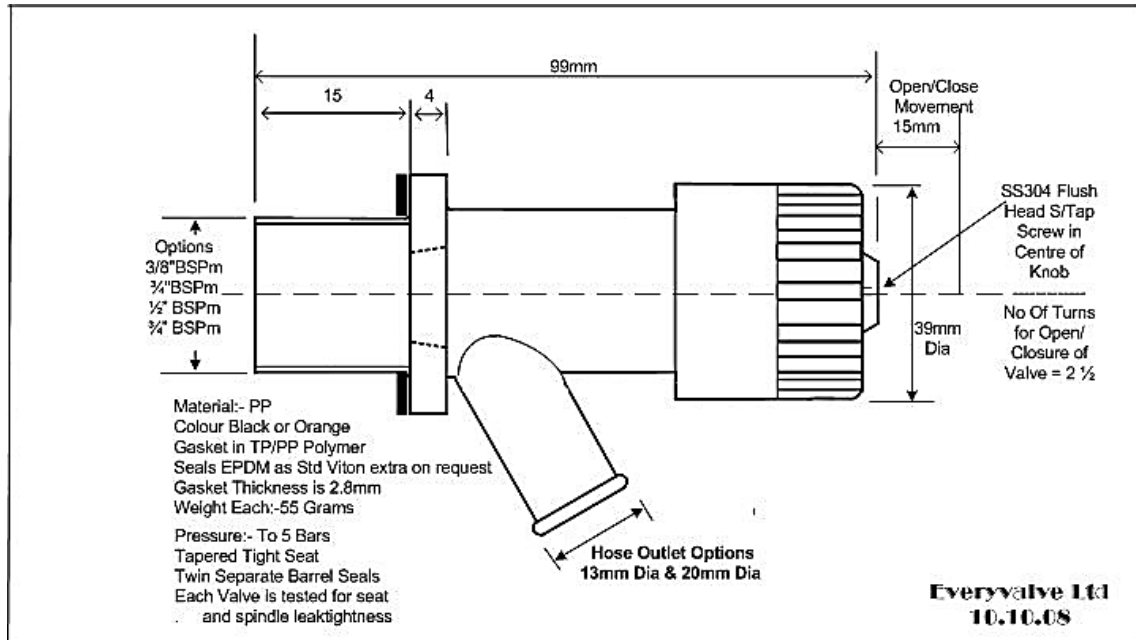

## SIZES AND COLOURS IN STOCK

3/8" BSPM x 13MM outlet PP EPDM SEAL **BLACK** COLOUR = Ref: 11P1009

1/2" BSPM x 13MM outlet PP EPDM SEAL **ORANGE** COLOUR = Ref: 11P1001A

1/2" BSPM x 13MM outlet PP EPDM SEAL **BLACK** COLOUR = Ref: 11P1001AB

3/4" BSPM x 13MM outlet PP EPDM SEAL **BLACK** COLOUR = Ref: 11P1001BBL (**20MM Long Thread**)

3/4" BSPM x 13MM outlet PP VITON SEAL **BLACK** COLOUR = Ref: 11P1001BBV

3/4" BSPM x 20MM outlet PP EPDM SEAL **ORANGE** COLOUR = Ref: 11P1001C

3/4" BSPM x 20MM outlet PP EPDM SEAL **BLACK** COLOUR = Ref: 11P1001CB

3/4" BSPM x 20MM outlet PP VITON SEAL **BLACK** COLOUR = Ref: 11P1001CBV

Everyvalve Ltd | EVE PP Pour Taps | Data Sheet

PLEASE NOTE : Prices subject to change without prior notice