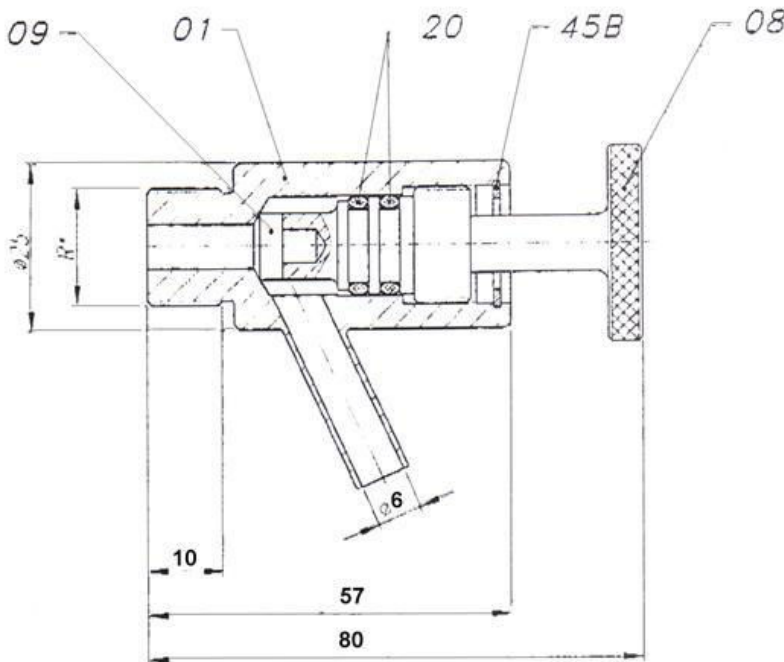

www.everyvalve.com

SS SAMPLE TAP

Sales@everyvalve.com

SS Sample Tap - Ref 8207

Sizes
 1/4" BSPm
 3/8" BSPm
 1/2" BSPm

Pos	Code	Desig.	Mat.
01	450464	Body	SS304
08	4505054	Knob	SS304
09	45055c	Piston Head	PTFE
20	255	Seals	Tba
45B	A 0017	Clip	SS304

Code 8550000

4170438