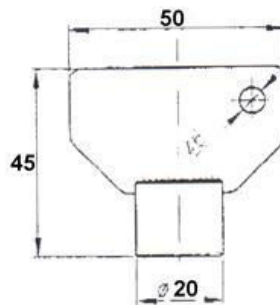

www.everyvalve.com

SS SAMPLE TAP

Sales@everyvalve.com

SS Sample Tap - Ref 8207

Sizes
 1/4" BSPm
 3/8" BSPm
 1/2" BSPm

Pos	Code	Desig.	Mat.
01	450464	Body	SS304
08	4505054	Knob	SS304
09	45055c	Piston Head	PTFE
20	255	Seals	Tba
45B	A 0017	Clip	SS304