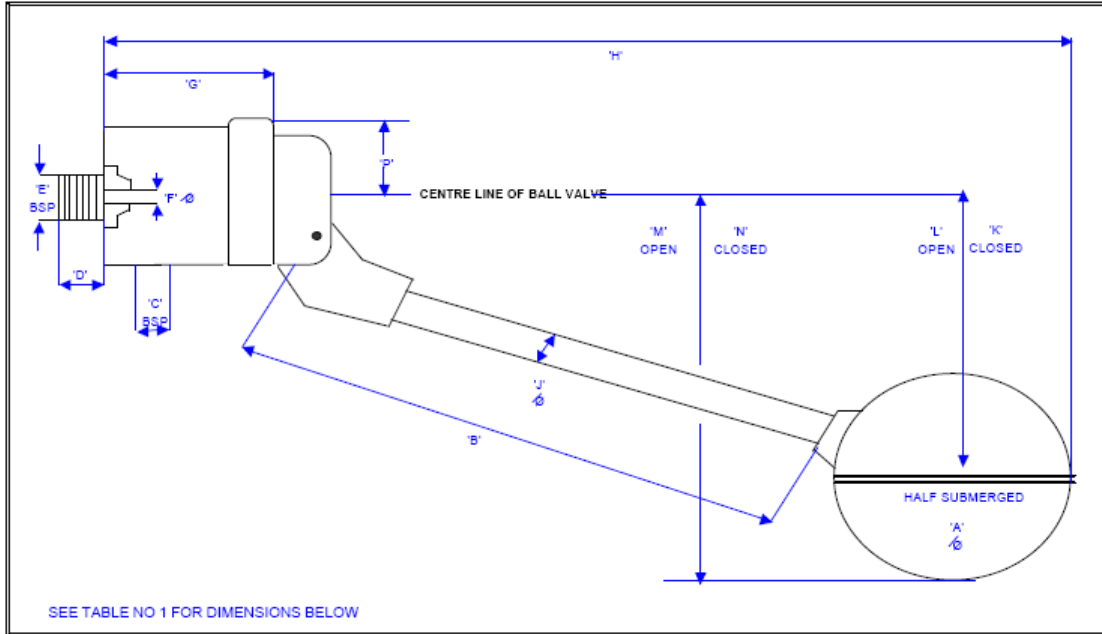

Page 17	Telephone 01707-642018	Data Sheet
 www.everyvalve.com	<h2>PP BALL FLOAT VALVE</h2>	 Sales@everyvalve.com

DIMENSIONAL DATA

SIZE	DIMENSIONS	A	B	C	D	E	F	G	H	J	K	L	M	N	P
½" ST	INCHES	4.1/2"	4.3/8"	3/8" BSP	1.1/4"	1/2" BSP	3/16"	2.1/2"	10.3/4"	1/2"	1.1/2"	3.1/2"	5.3/4"	3.3/4"	1"
½" ST	METRIC	114.3	111.1	3/8" BSP	31.75	1/2" BSP	4.7	63.5	273	12.7	38	89	146	95.3	25.4
½" L/A	INCHES	5"	7"	3/8" BSP	1.1/4"	1/2" BSP	1/4"	2.1/2"	13.1/2"	1/2"	2"	4.1/2"	7"	4.1/2"	1"
½" L/A	METRIC	127	177.8	3/8" BSP	31.75	1/2" BSP	6.3	63.5	343	12.7	50.8	114.3	177.8	114.3	25.4
1" ST	INCHES	7"	12"	1" BSP	2.1/4"	1" BSP	9/16"	4.3/8"	23"	3/4"	4.3/4"	13"	16.1/2"	8.1/4"	2"
1" ST	METRIC	177.8	304.8	1" BSP	57.1	1" BSP	14.3	111.1	584	19	121	330	419	209.5	51
1" L/A	INCHES	7"	14.1/2"	1" BSP	2.1/4"	1" BSP	9/16"	4.3/8"	25.1/2"	3/4"	5"	15"	18.1/2"	8.1/2"	2"
1" L/A	METRIC	177.8	368.3	1" BSP	57.1	1" BSP	14.3	111.1	647.1	19	127	381	470	216	51
1 ½" ST	INCHES	9"	15"	1.1/4" BSP	2.3/8"	1.1/2" BSP	7/8"	5.3/8"	29.3/4"	3/4"	6"	17.1/2"	22"	10.1/2"	2.3/8"
1 ½" ST	METRIC	228.6	381	1.1/4" BSP	60.3	1.1/2" BSP	22.2	136.5	755.6	19	162	444.5	559	267	60.3
1 ½" SP	INCHES	9"	15"	1.1/4" BSP	2.3/8"	1.1/2" BSP	1.1/4"	5.3/8"	28.1/2"	3/4"	7"	18.1/4"	22"	10.7/8"	2.3/8"
1 ½" SP	METRIC	228.6	381	1.1/4" BSP	60.3	1.1/2" BSP	31.75	136.5	724	19	178	463.5	559	278.2	60.3