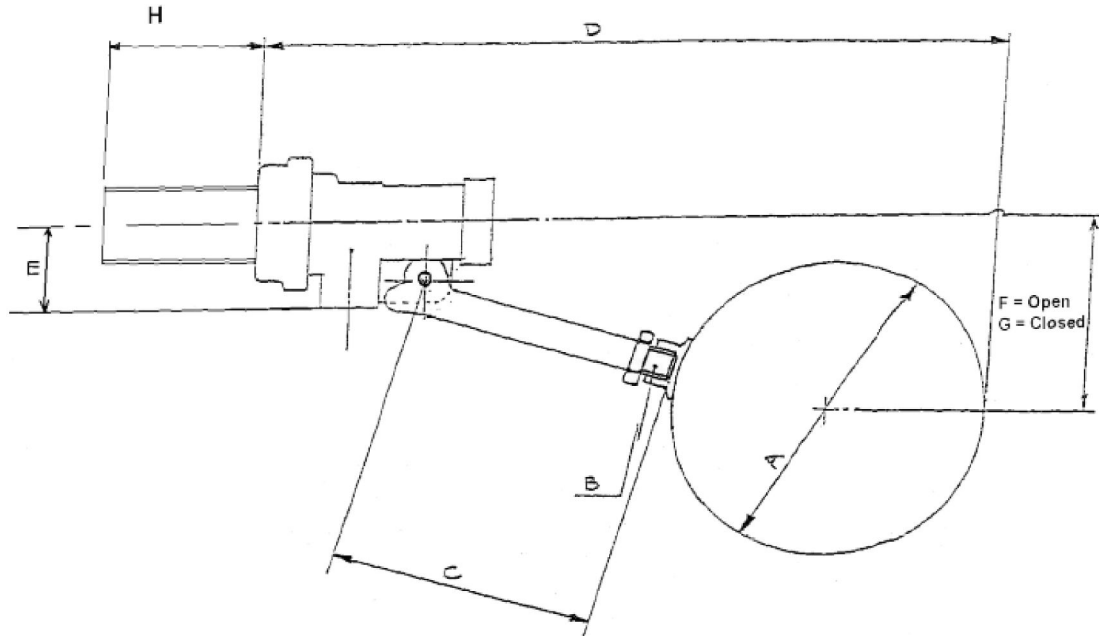

www.everyvalve.com

BRASS BALL FLOAT VALVE

Sales@everyvalve.com

DIMENSIONAL DATA

Ref	17M101A05	17M101A07	17M101A10	17M101A12	17M101A15	17M101A20
BSP	1/2"	3/4"	1"	1.1/4"	1.1/2"	2"
A	4.1/2"	6"	8"	10"	10"	12"
B	5/16"BSW	5/16"BSW	7/16"BSW	9/16"BSW	9/16"BSW	5/8"BSW
C	8.3/4"	13"	16"	22"	22"	29"
D*	390MM	555MM	670MM	890MM	890MM	1170MM
E	23MM	34MM	41.3MM	58MM	58MM	77MM
F*	235MM	265MM	290MM	425MM	425MM	540MM
G*	280MM	85MM	140MM	185MM	185MM	210MM
H*	41MM	43MM	52MM	62MM	62MM	70MM

* DIMENSIONS ARE APPROXIMATE